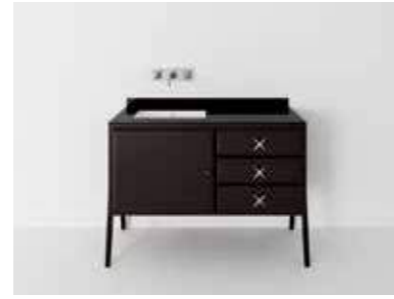

SOPHIA 2S
Vanity units