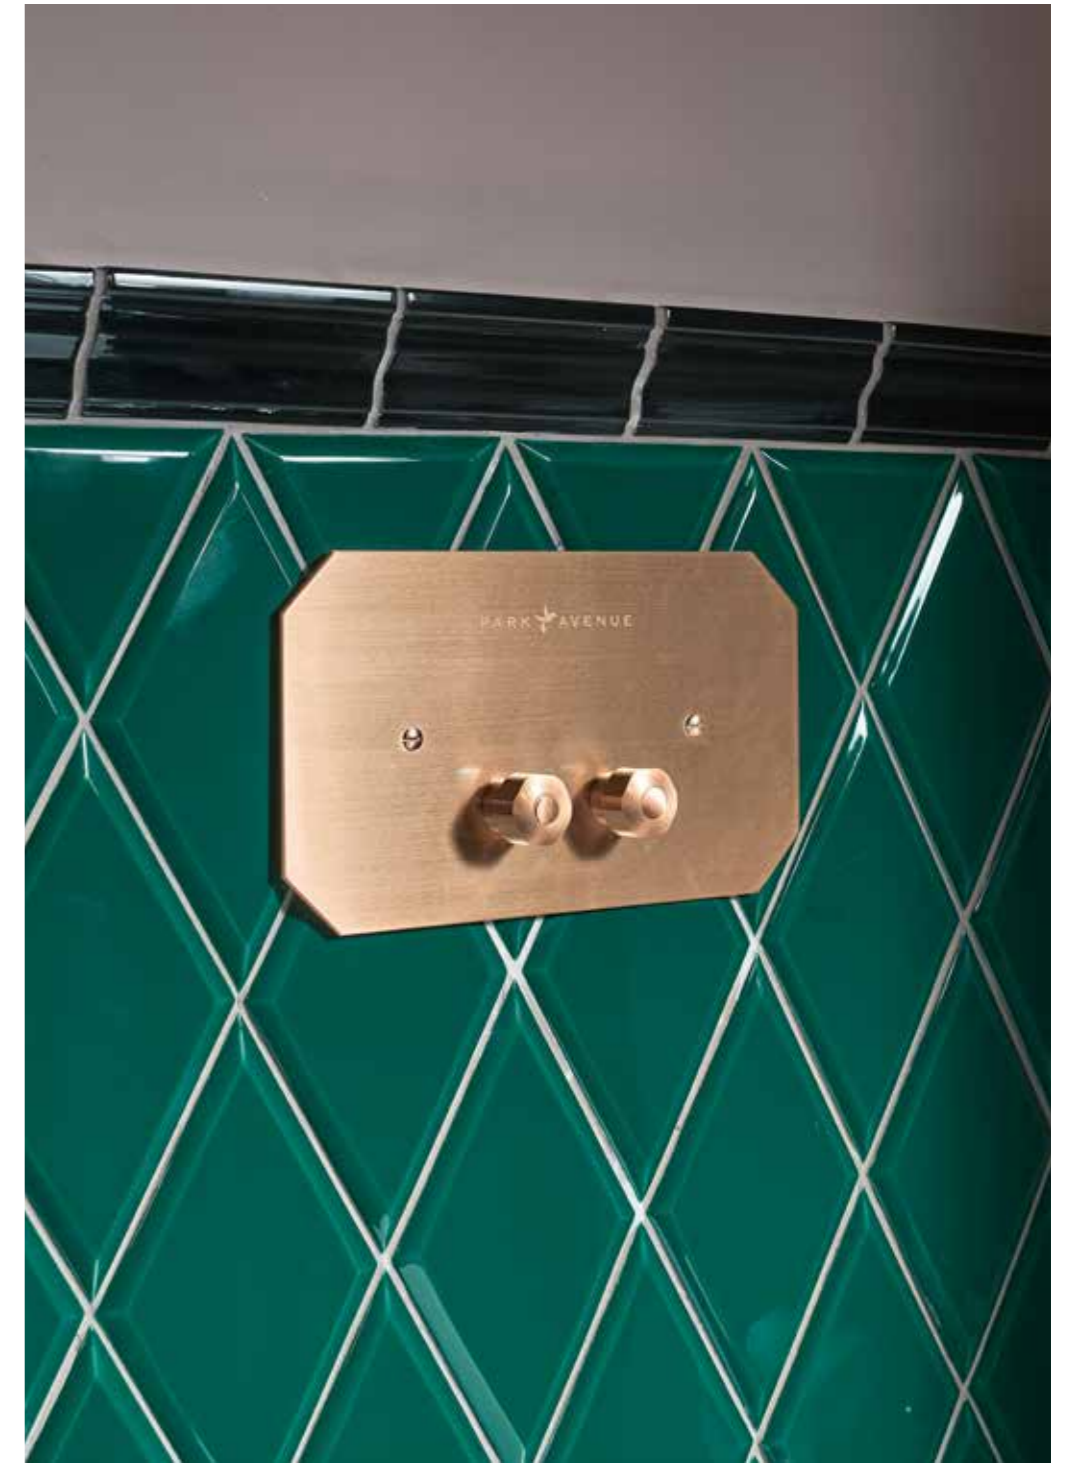

METAL ROUND
Sanitary ware

ALL ROUND
Sanitary ware

HEXAGON
Wallpaper

BOND
Wallpaper

RING
Lightings

VANITY
Mirrors

LIBERTY
Mirrors

MOORE
Bathtubs

ANTARES
Lightings

DANCER
Lightings

BAR
Lightings

TIDE
Shower cabins

MAZE

A déjà-vu of shapes and colors
immersed in the style of 1920s New York.

MAZE 1A
Vanity units

MAZE 1S
Vanity units

CROSS
Taps

JAMES
Taps

MOON GLAS
Lightings

CANDLE
Lightings

RAIL
Mirrors

CAMDEN
Mirrors

CROWE
Taps

ASTAIRE
Taps