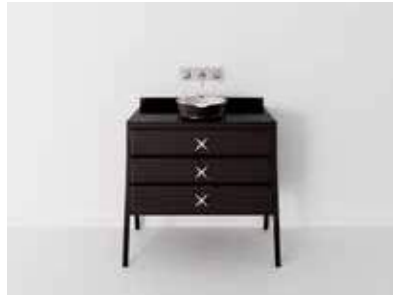

LANE
Mirrors

WALDORF
Bathroom Accessories

WESTIN
Bathroom Accessories

SOPHIA

Elegant minimal shapes, precious colors and materials intertwine in a perfect Art Deco style.

SOPHIA 1A
Vanity units

SOPHIA 1S
Vanity units